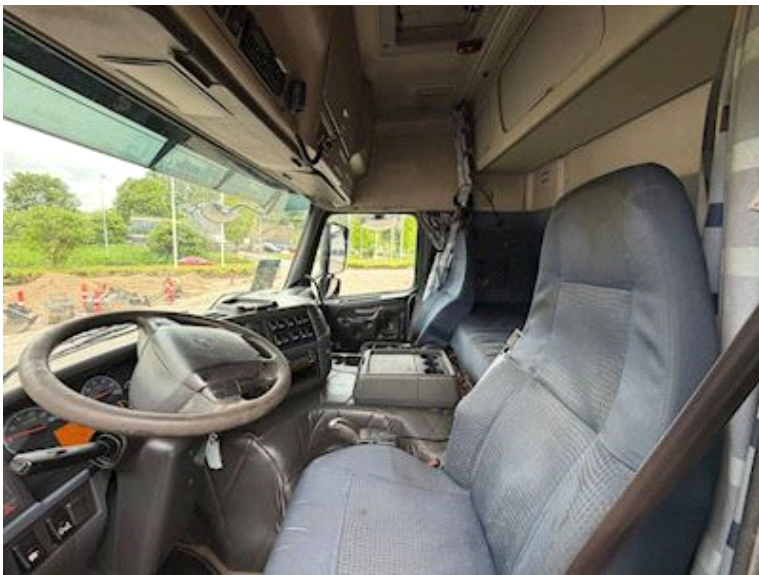

Volvo FM480 8X4, Pulley/crane

Sellers

Martin Sehested
msk@man-fyn.dk
+45 63171235
+45 40167623

Gustav Rahbek Lyder
grl@man-fyn.dk
+45 63171231
+45 21619135

Jørgen Sehested-Kjærgaard
jsk@man-fyn.dk
+45 63171230
+45 21619140

Jan B. Andersen
jan@man-fyn.dk
+45 63171233
+45 21619142

Fionia Bank A/S · IBAN DK 4907257648807931 · Bic: FIONDK22
Sydbank A/S · IBAN DK 3368450009400021 · Bic: SYBKDK22
E-mail: salg@man-fyn.dk

MAN Odense A/S
Højmevej 19 · Postboks 202 · DK-5250 Odense SV
Telefon: +45 66 17 17 01 · Telefax: +45 66 17 28 50
Internet: www.man-fyn.dk