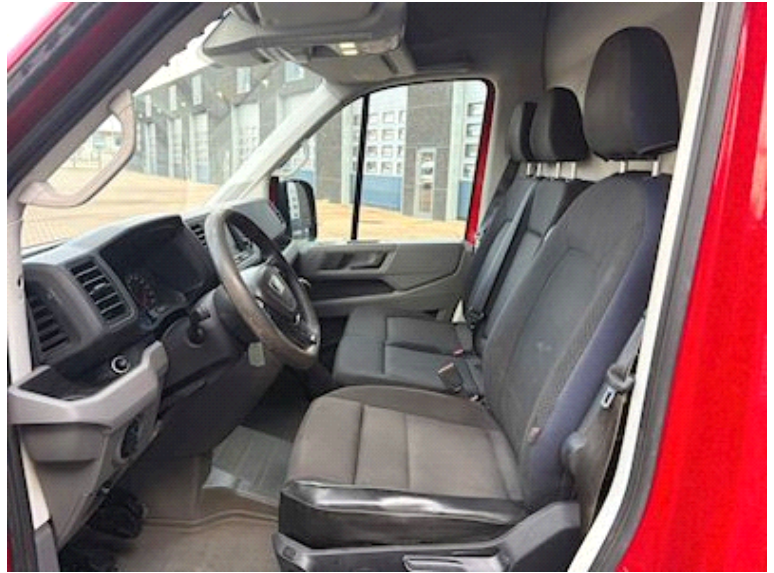

MAN TGE 3.180 4X2 SB, Closed Box

Seller

Claus Christiansen
claus@man-fyn.dk
+4563171234
+4521619139

Fionia Bank A/S · IBAN DK 4907257648807931 · Bic: FIONDK22
Sydbank A/S · IBAN DK 3368450009400021 · Bic: SYBKDK22
E-mail: salg@man-fyn.dk

MAN Odense A/S
Højmevej 19 · Postboks 202 · DK-5250 Odense SV
Telefon: +45 66 17 17 01 · Telefax: +45 66 17 28 50
Internet: www.man-fyn.dk