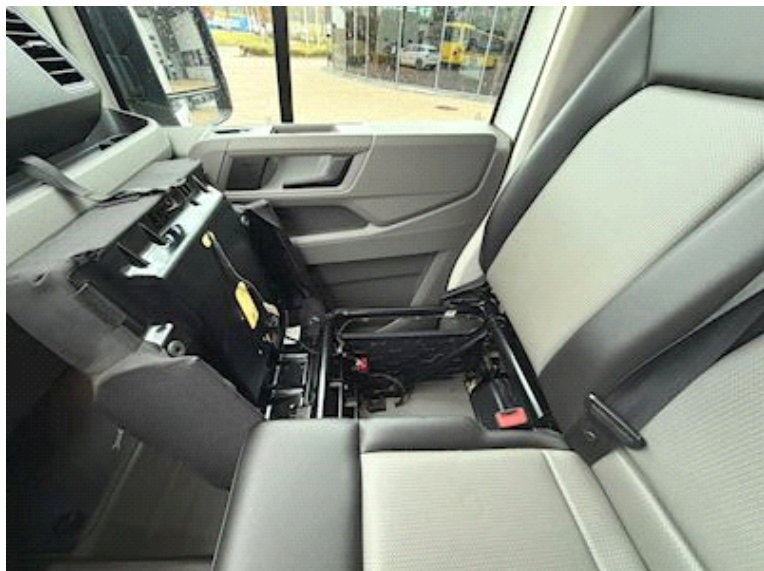

MAN TGE 3.180 4X2F SB, Closed Box

Seller

Claus Christiansen
claus@man-fyn.dk
+4563171234
+4521619139

Fionia Bank A/S · IBAN DK 4907257648807931 · Bic: FIONDK22
Sydbank A/S · IBAN DK 3368450009400021 · Bic: SYBKDK22
E-mail: salg@man-fyn.dk

MAN Odense A/S
Højmevej 19 · Postboks 202 · DK-5250 Odense SV
Telefon: +45 66 17 17 01 · Telefax: +45 66 17 28 50
Internet: www.man-fyn.dk