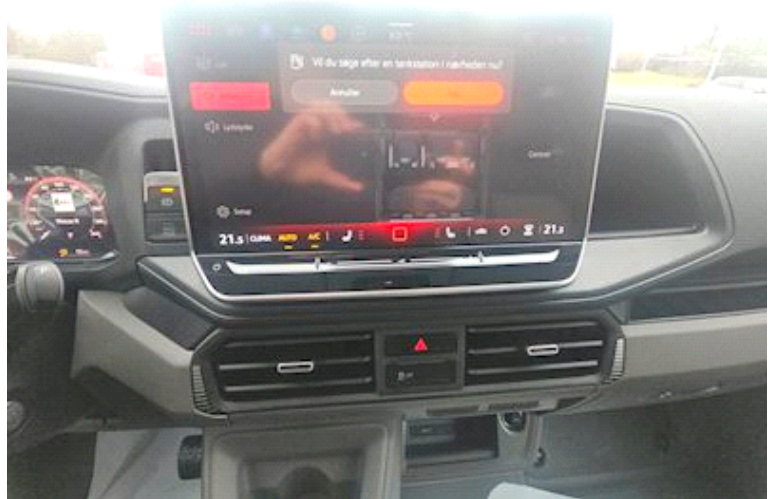

MAN TGE 3.180 A8 Dob. Kabine, Chassis Odense A/S

Seller

Claus Christiansen
claus@man-fyn.dk
+4563171234
+4521619139

Fionia Bank A/S · IBAN DK 4907257648807931 · Bic: FIONDK22
Sydbank A/S · IBAN DK 3368450009400021 · Bic: SYBKDK22
E-mail: salg@man-fyn.dk

MAN Odense A/S
Højmevej 19 · Postboks 202 · DK-5250 Odense SV
Telefon: +45 66 17 17 01 · Telefax: +45 66 17 28 50
Internet: www.man-fyn.dk